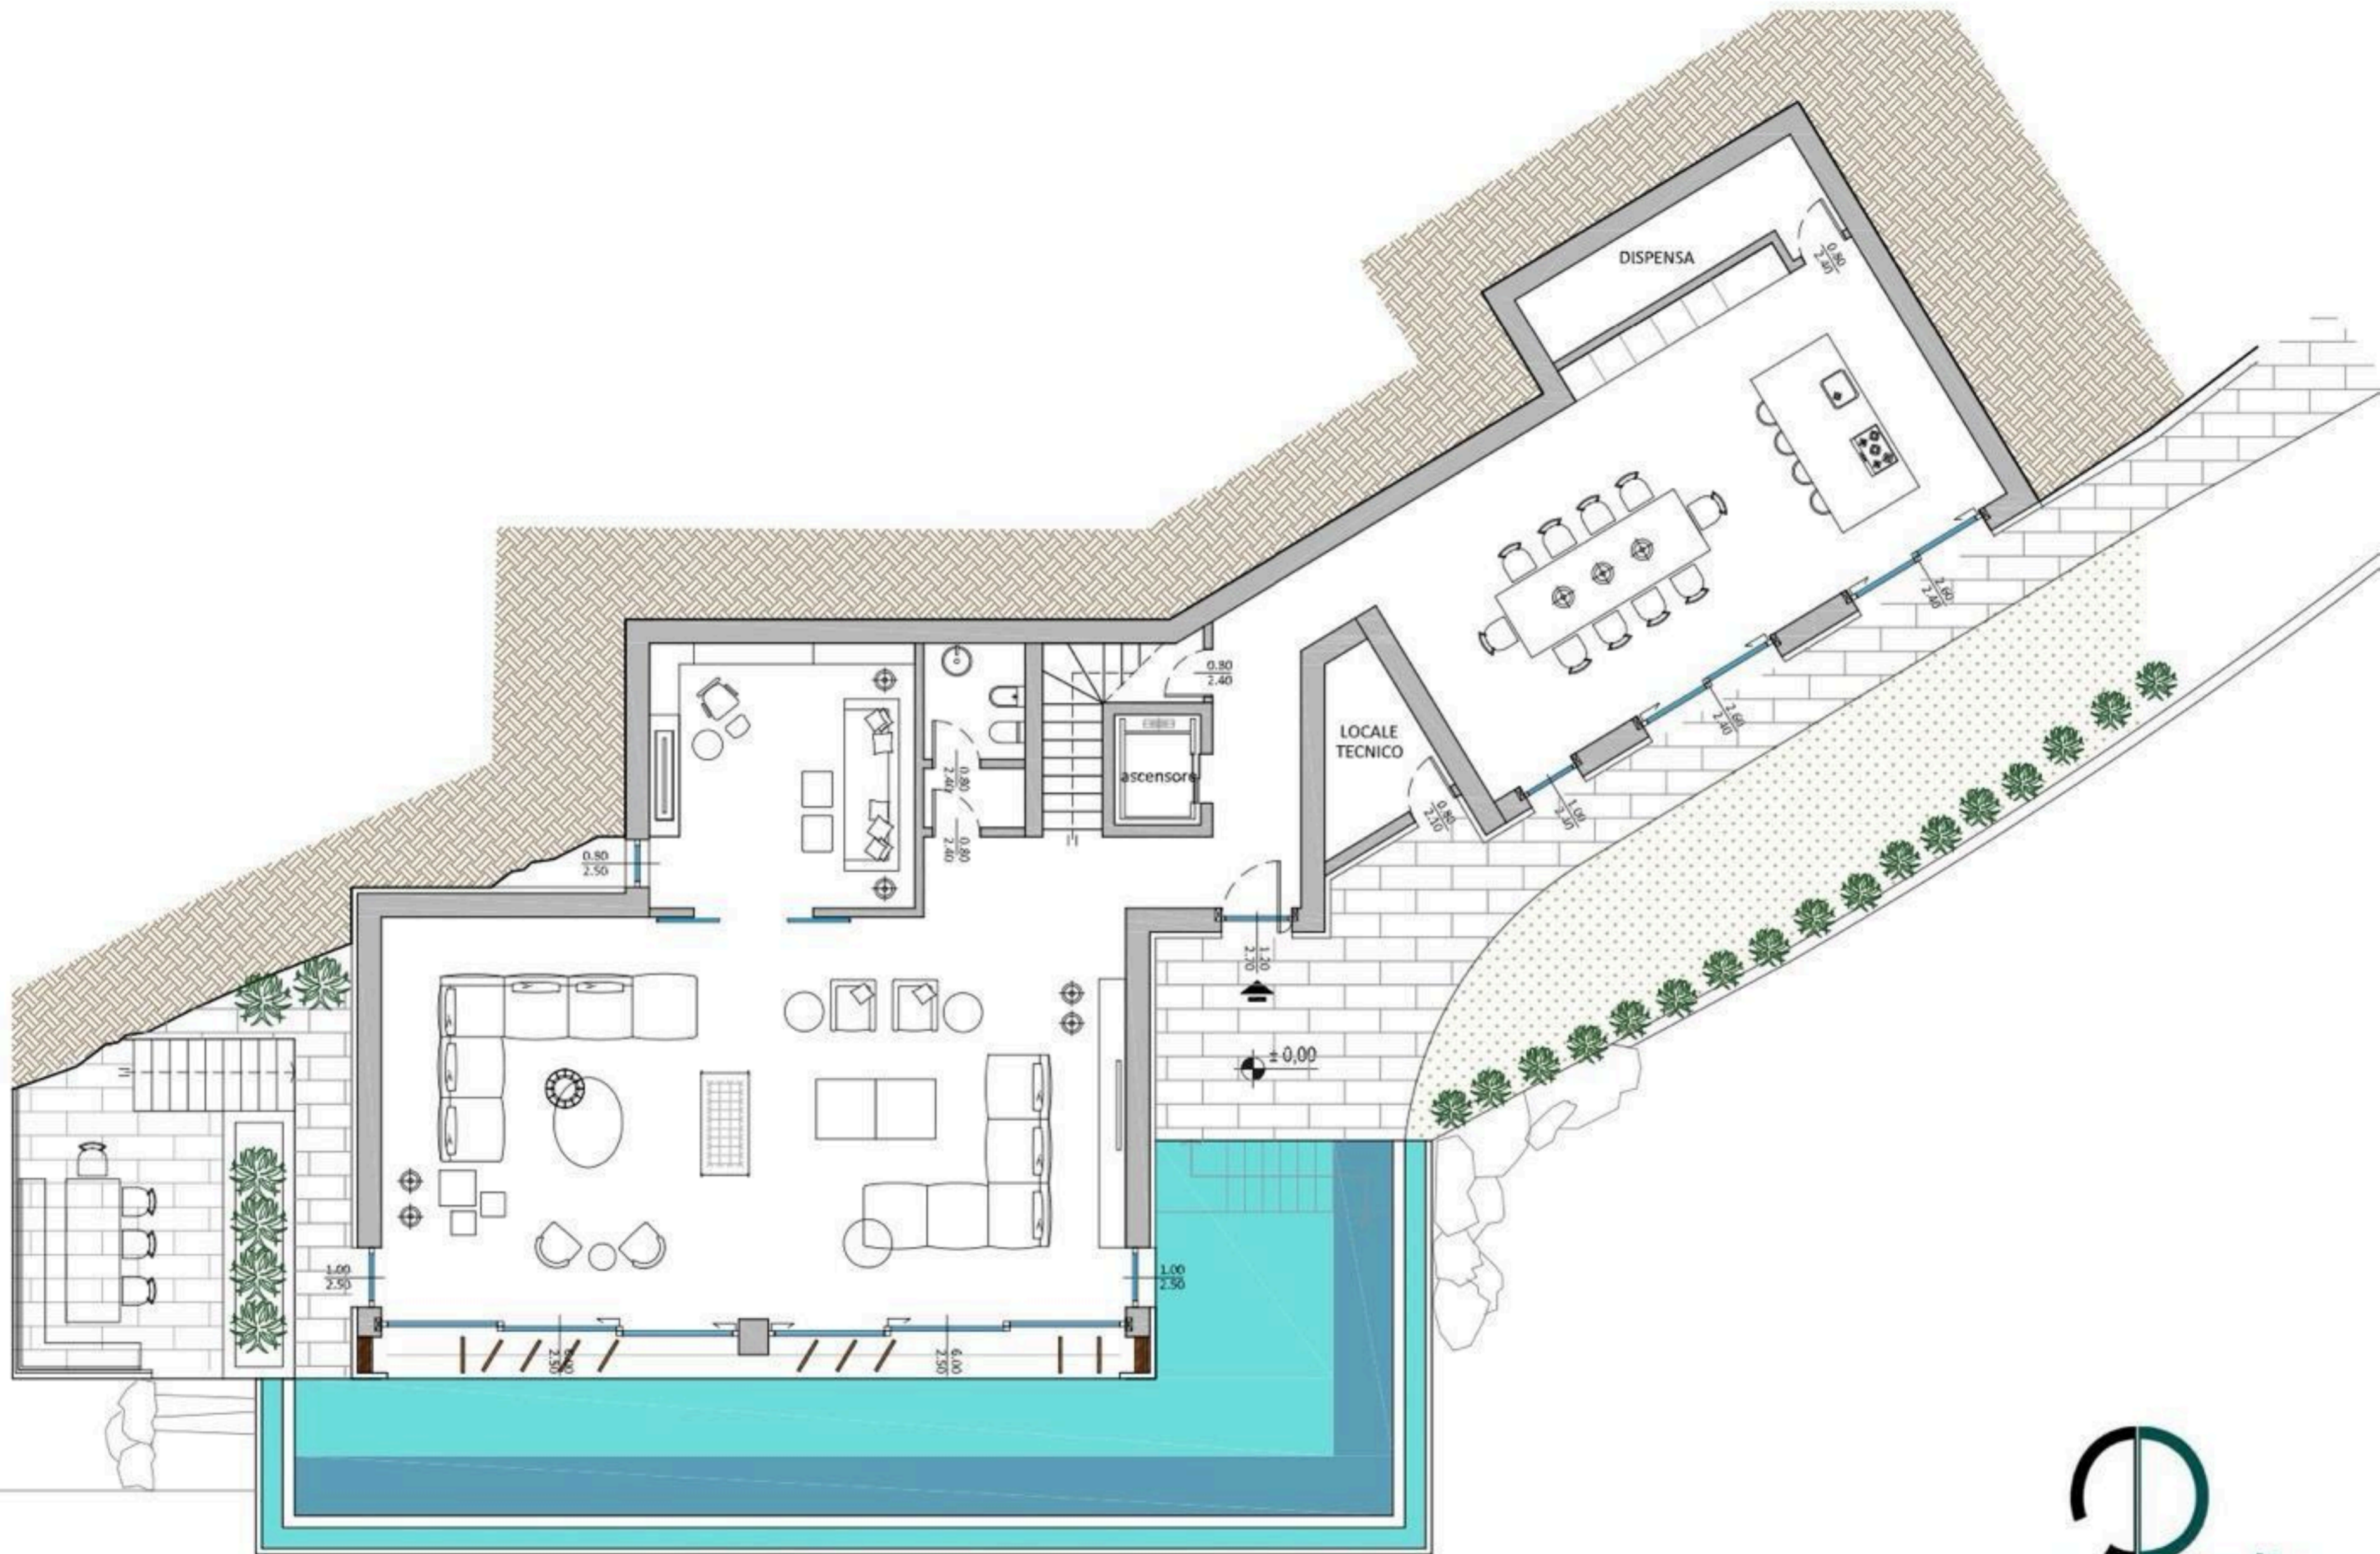

Property surface sqm. 9.410
Villa Surface sqm. 573
Terrances sqm. 221

Ground floor